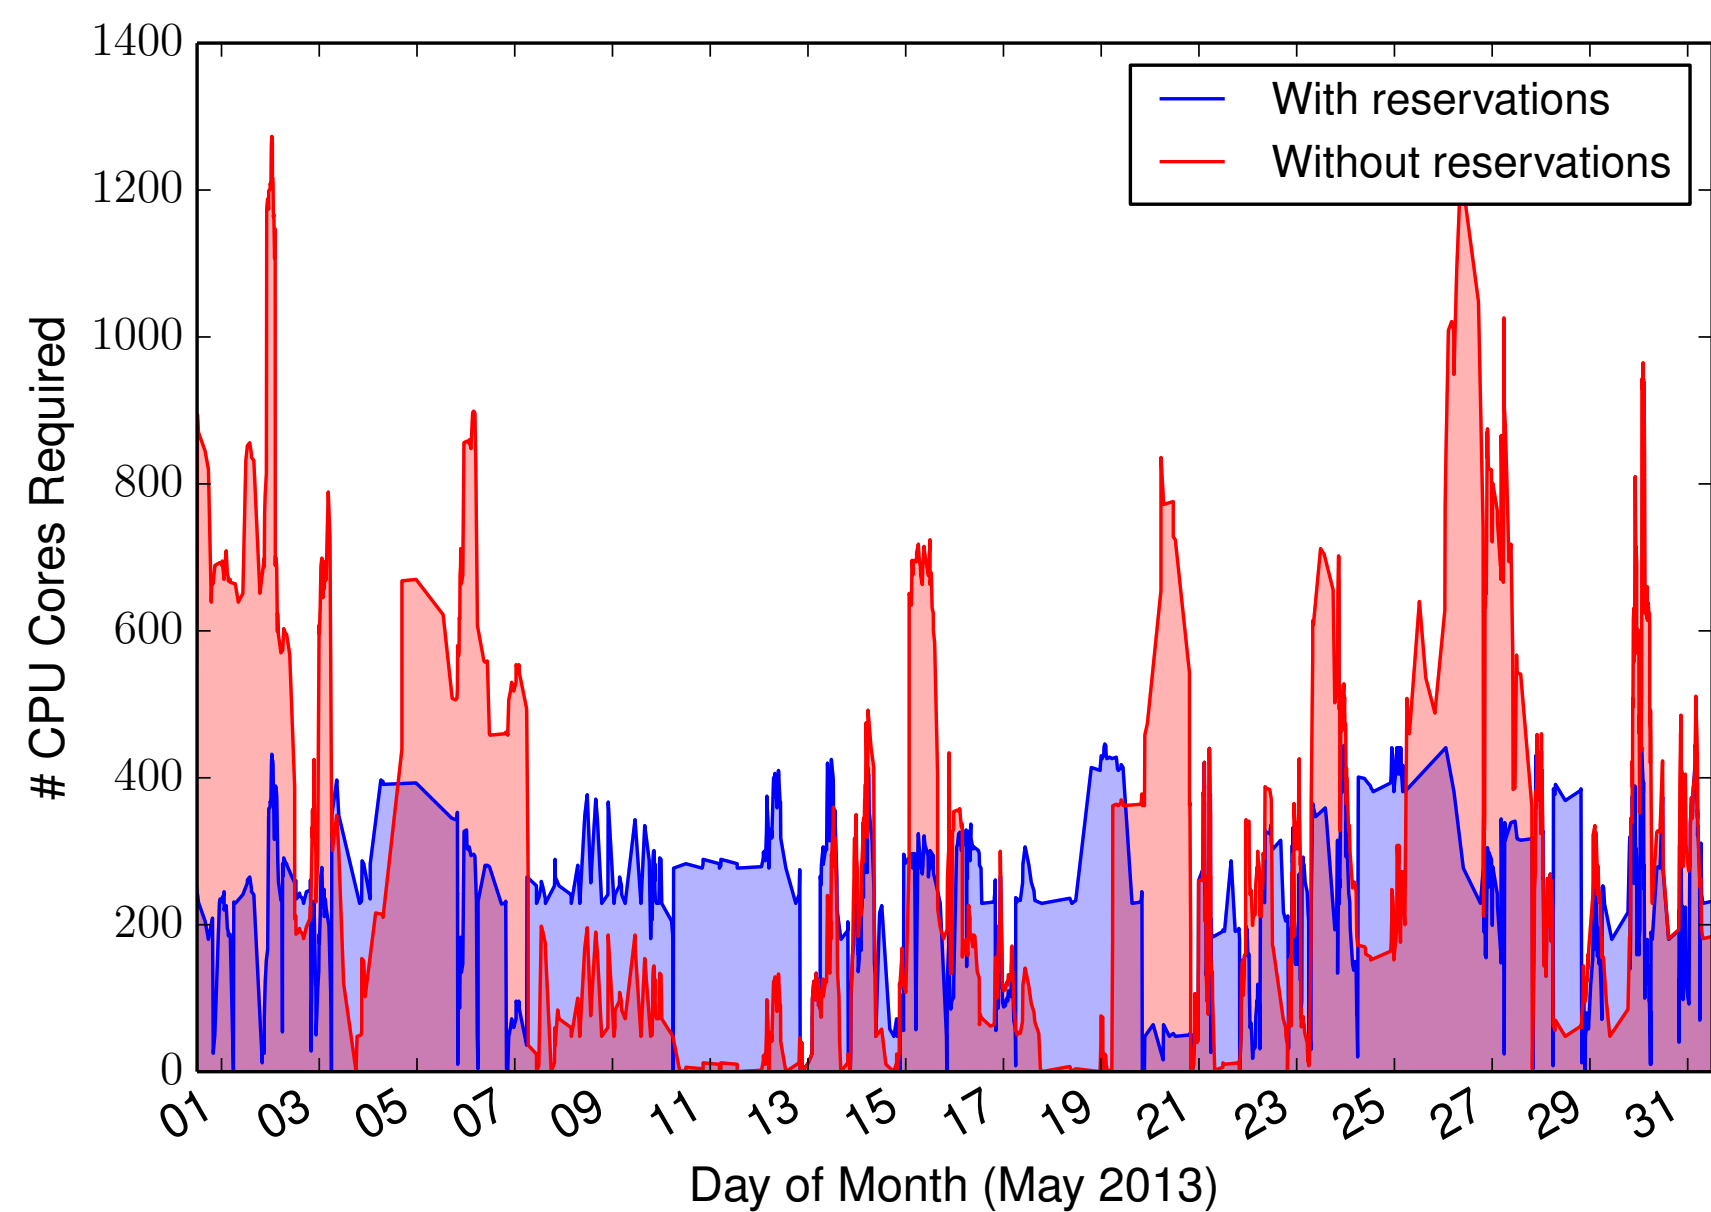

Need for Bare Metal Reservation

Impact of system deployment

Reservation Strategies

- Power-Off Idle Resources
- Reservation-Based Power-Off
- Reservation With Minimum Capacity Estimation

Reservation System in Openstack: Climate/Blazar

Trade-off between reactivity and energy reduction