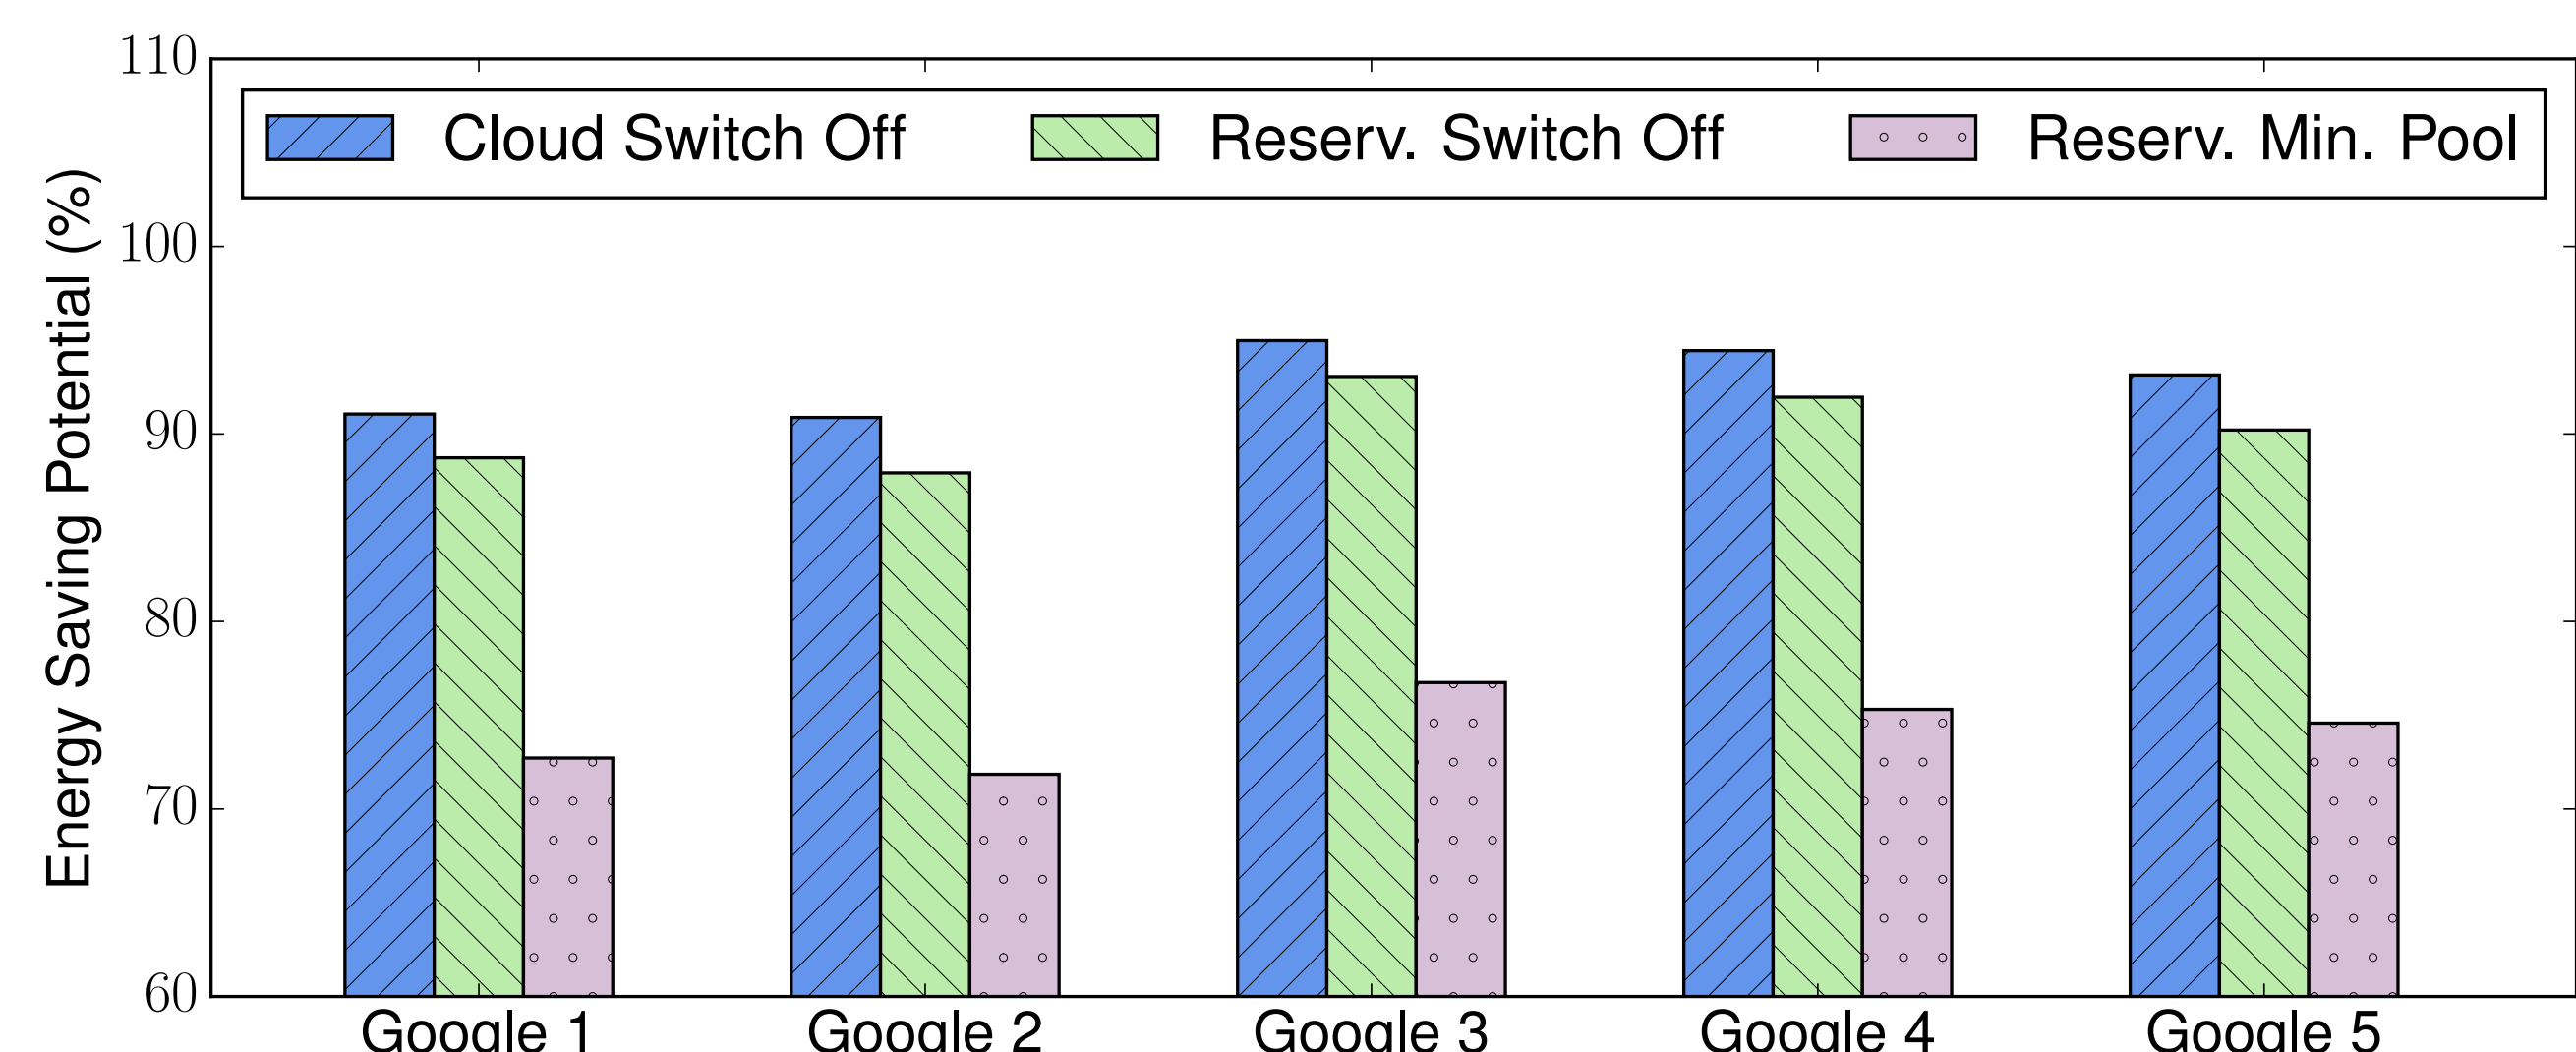

Need for Bare Metal Reservation

Impact of system deployment

Reservation Strategies

- Power-Off Idle Resources
- Reservation-Based Power-Off
- Reservation With Minimum Capacity Estimation

Reservation System in Openstack: Climate/Blazar

Trade-off between reactivity and energy reduction