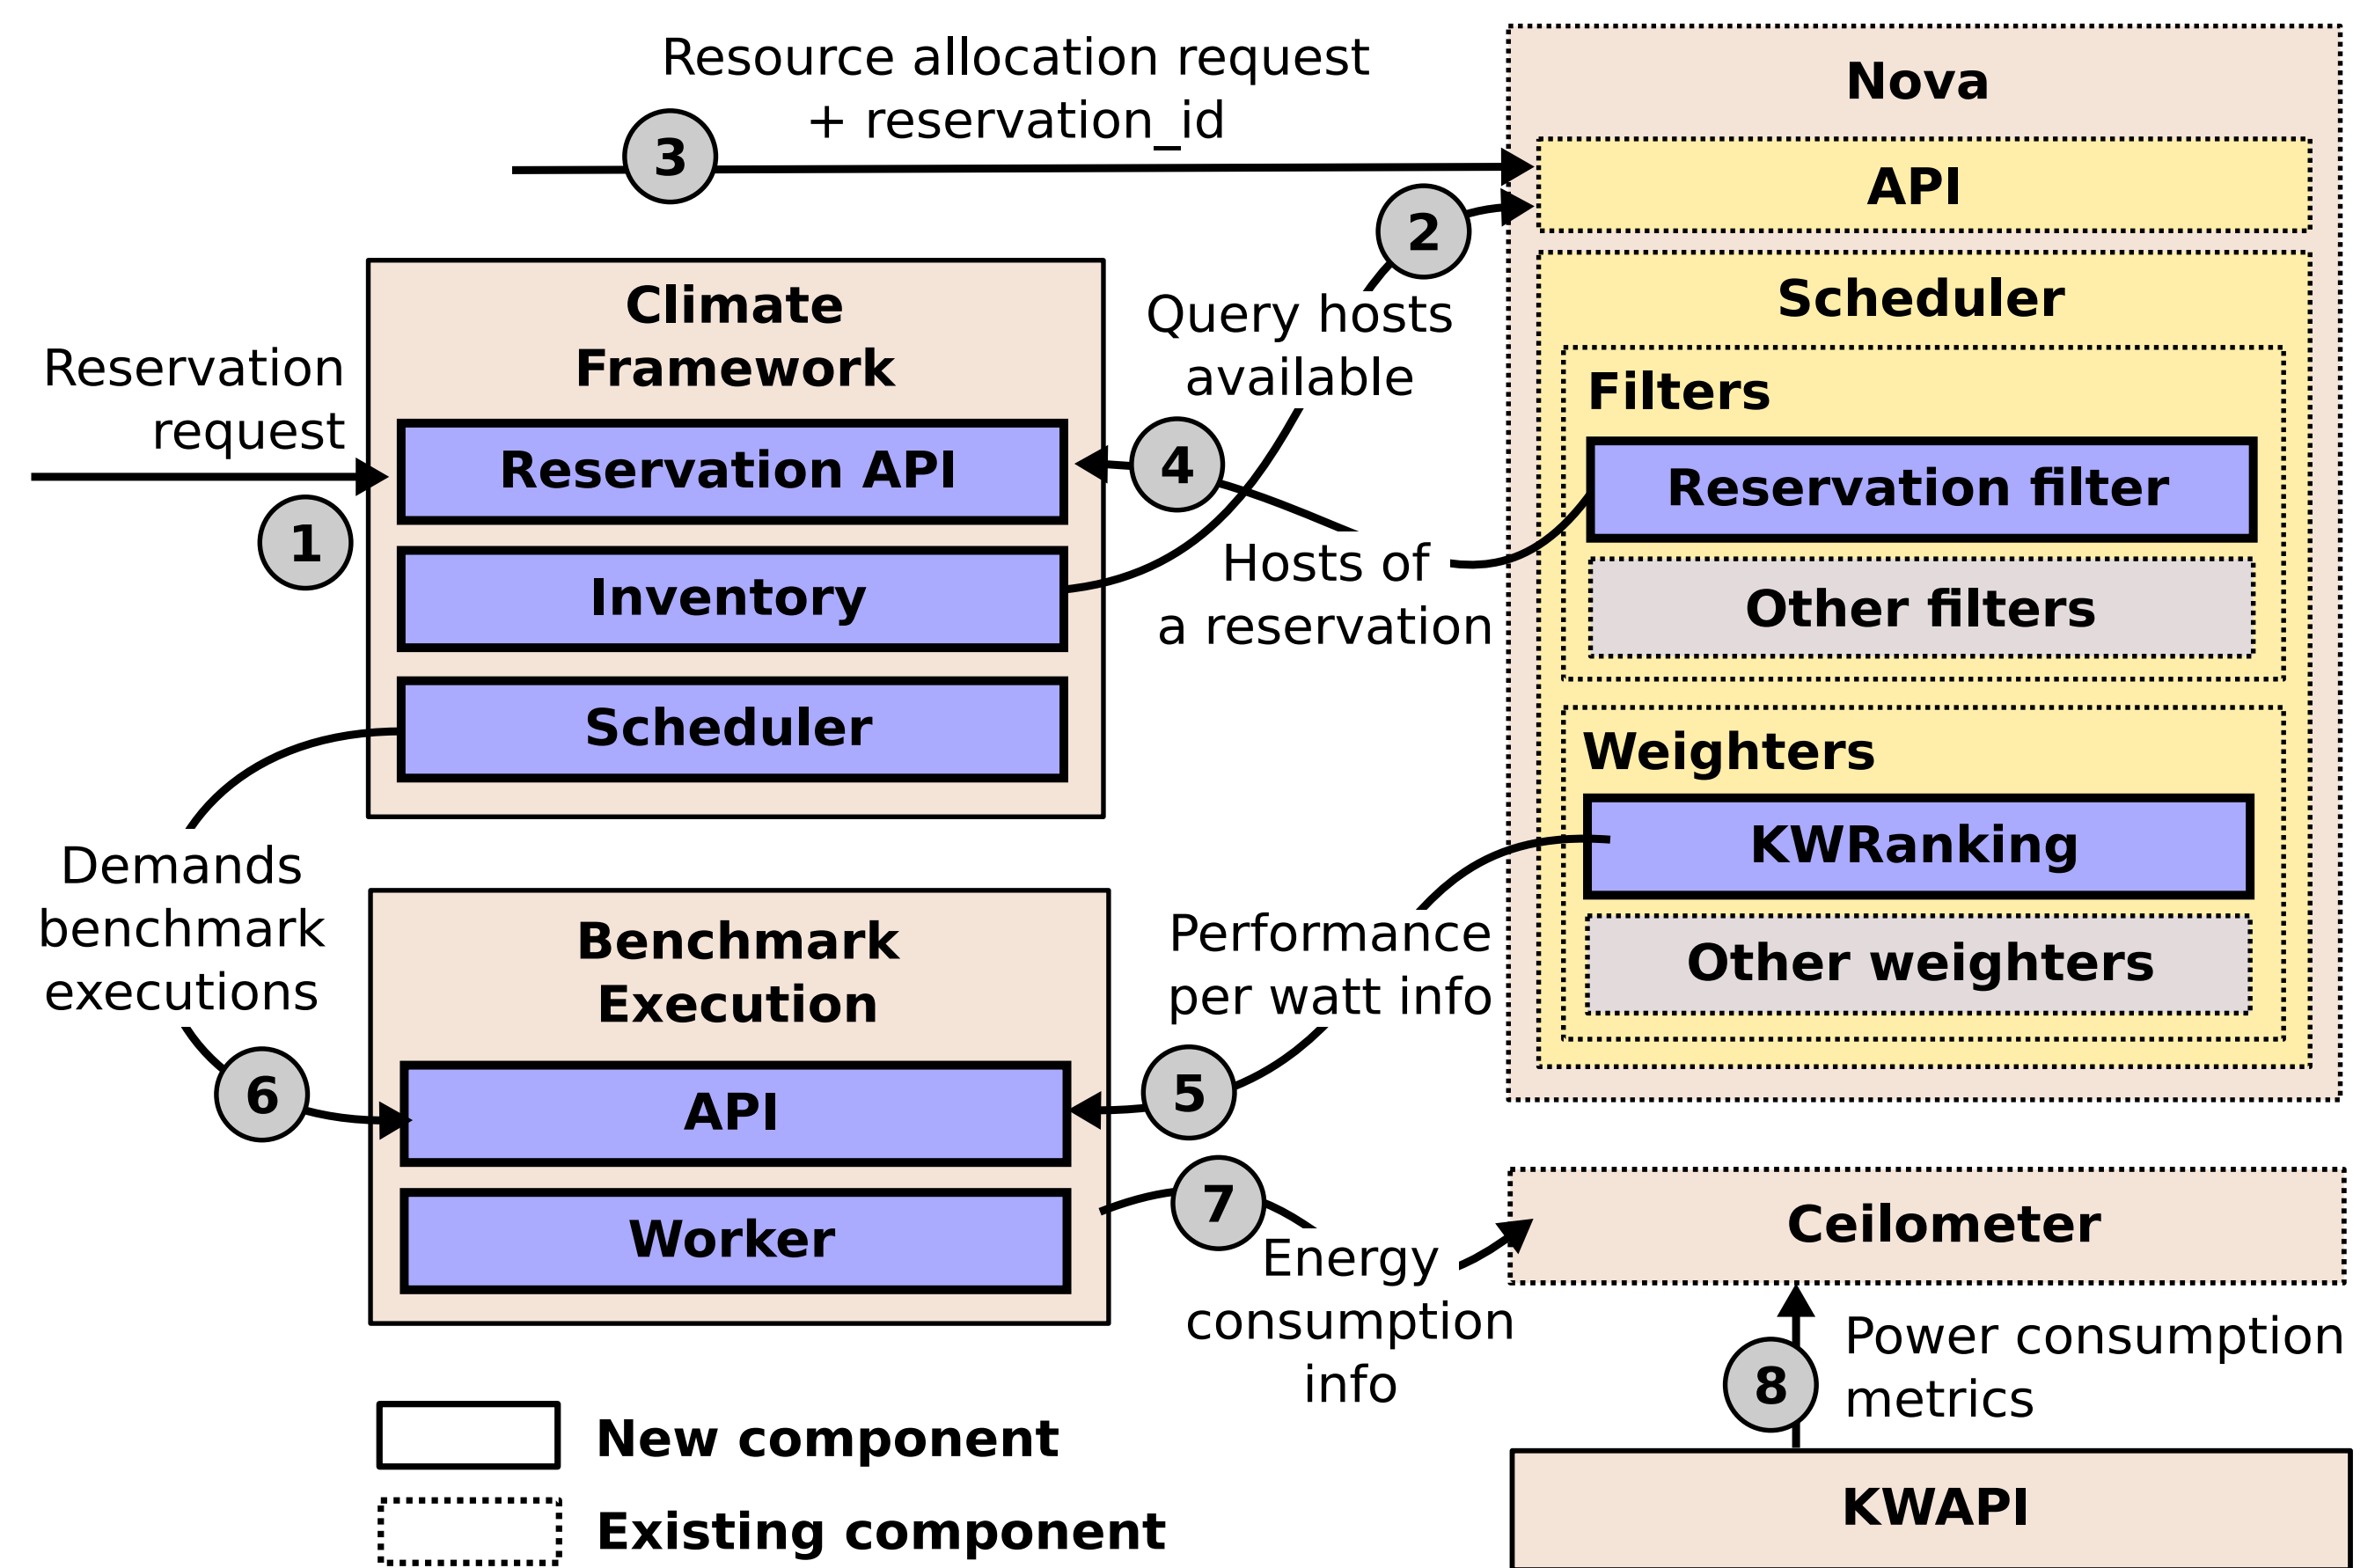

Need for Bare Metal Reservation

Impact of system deployment

Reservation Strategies

- Power-Off Idle Resources
- Reservation-Based Power-Off
- Reservation With Minimum Capacity Estimation

Reservation System in Openstack: Climate/Blazar

Trade-off between reactivity and energy reduction